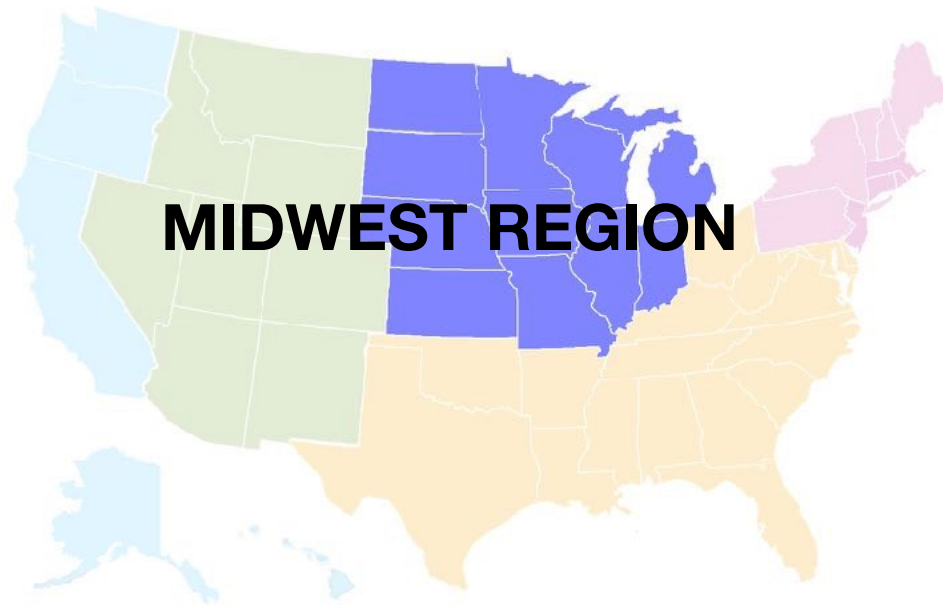

98%

Public / Charter School

2%

Private School

Demographics Served

Eligible for free/reduced lunch: 43%

African American.....20%

Alaskan Native / American Indian.....1%

Asian / Hawaiian / Pacific Islander.....6%

Hispanic.....11%

White.....60%

Multi-racial / Not Specified.....2%

Percentage of Minority Students.....39%

Grades 3 to 5.....26%

Grades 6 to 8.....26%

Grades 9 to 12.....48%