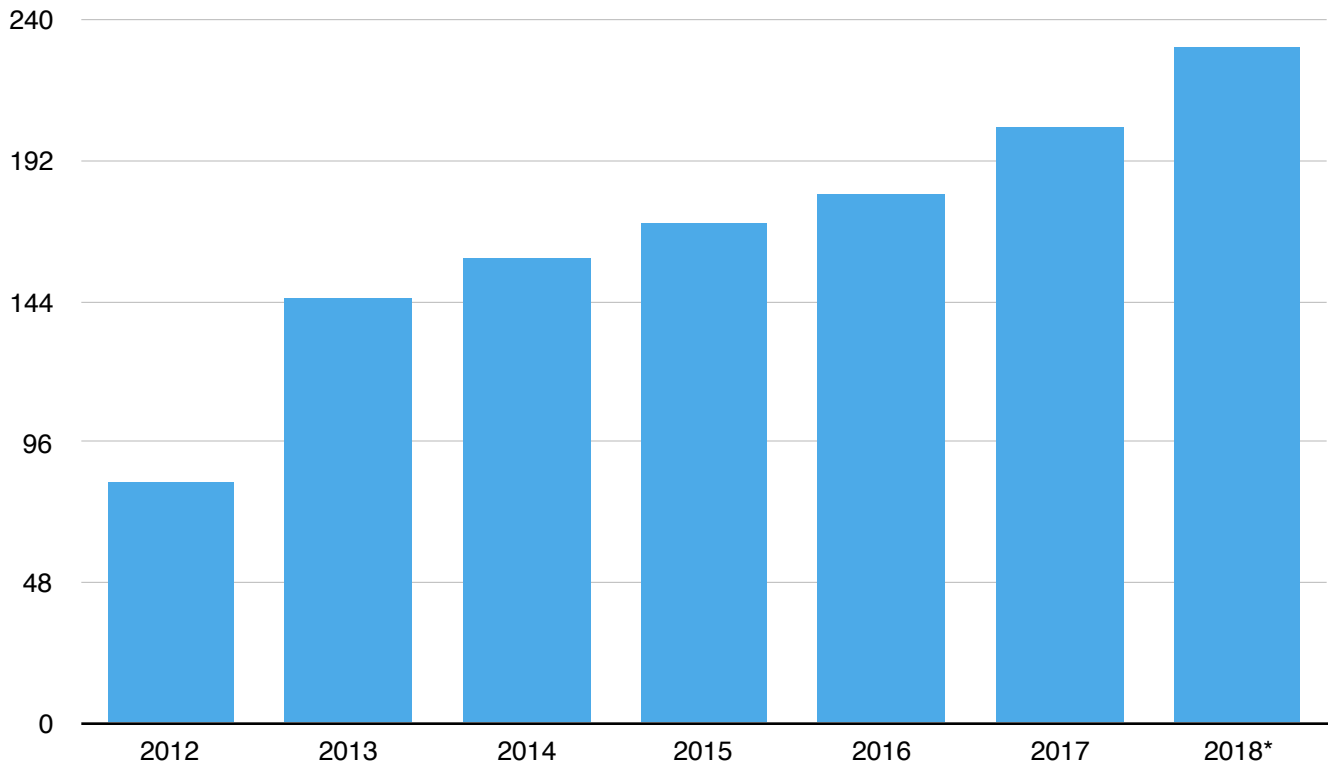

Video Lessons Available

We project 50 new web episodes will be created in 2018 / 2019.